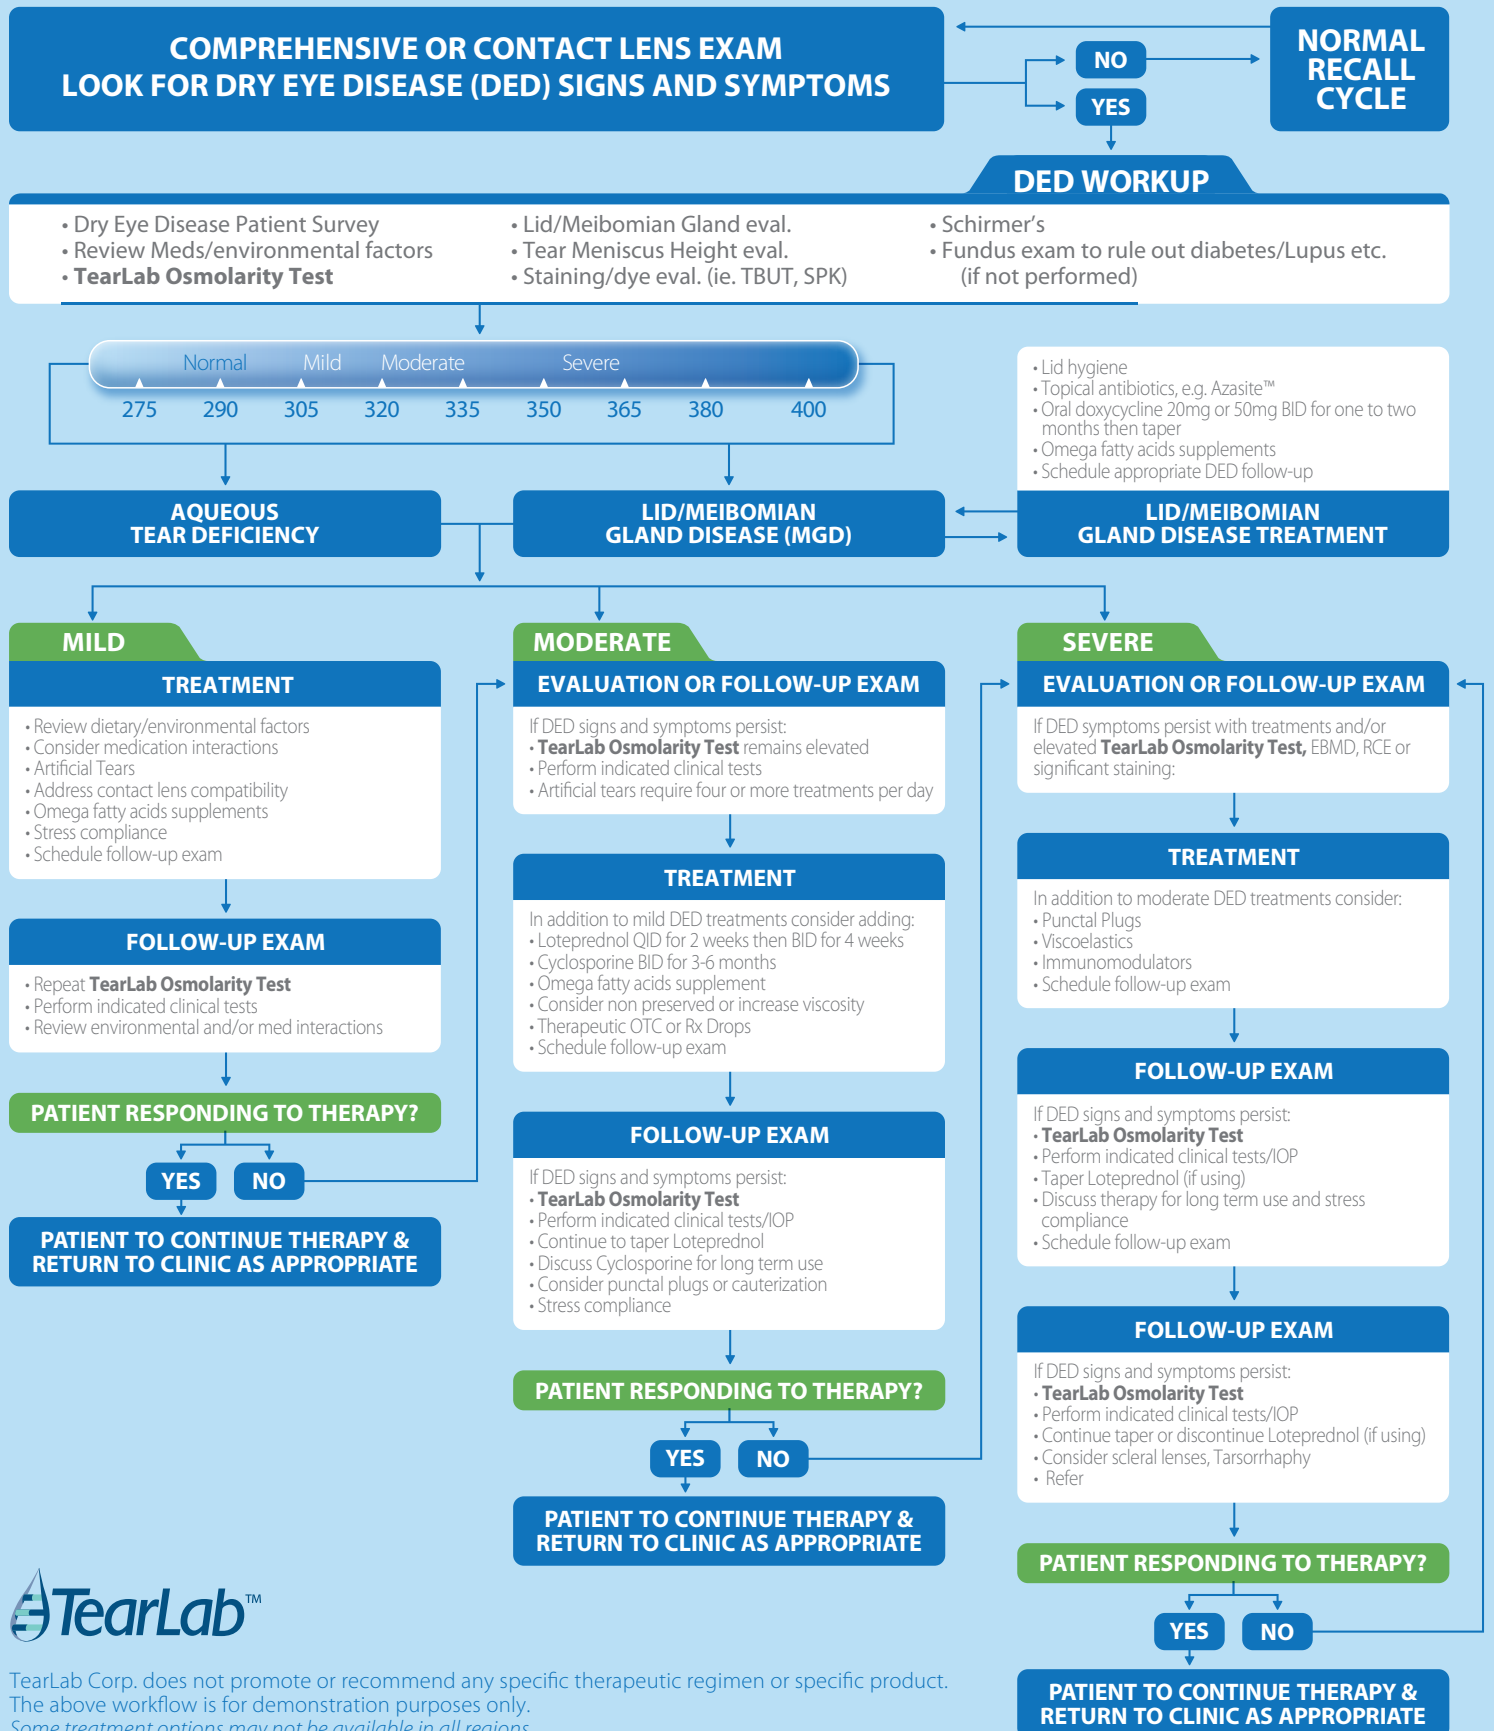

DRY EYE WORKFLOW

TearLab Corp. does not promote or recommend any specific therapeutic regimen or specific product. The above workflow is for demonstration purposes only. Some treatment options may not be available in all regions.